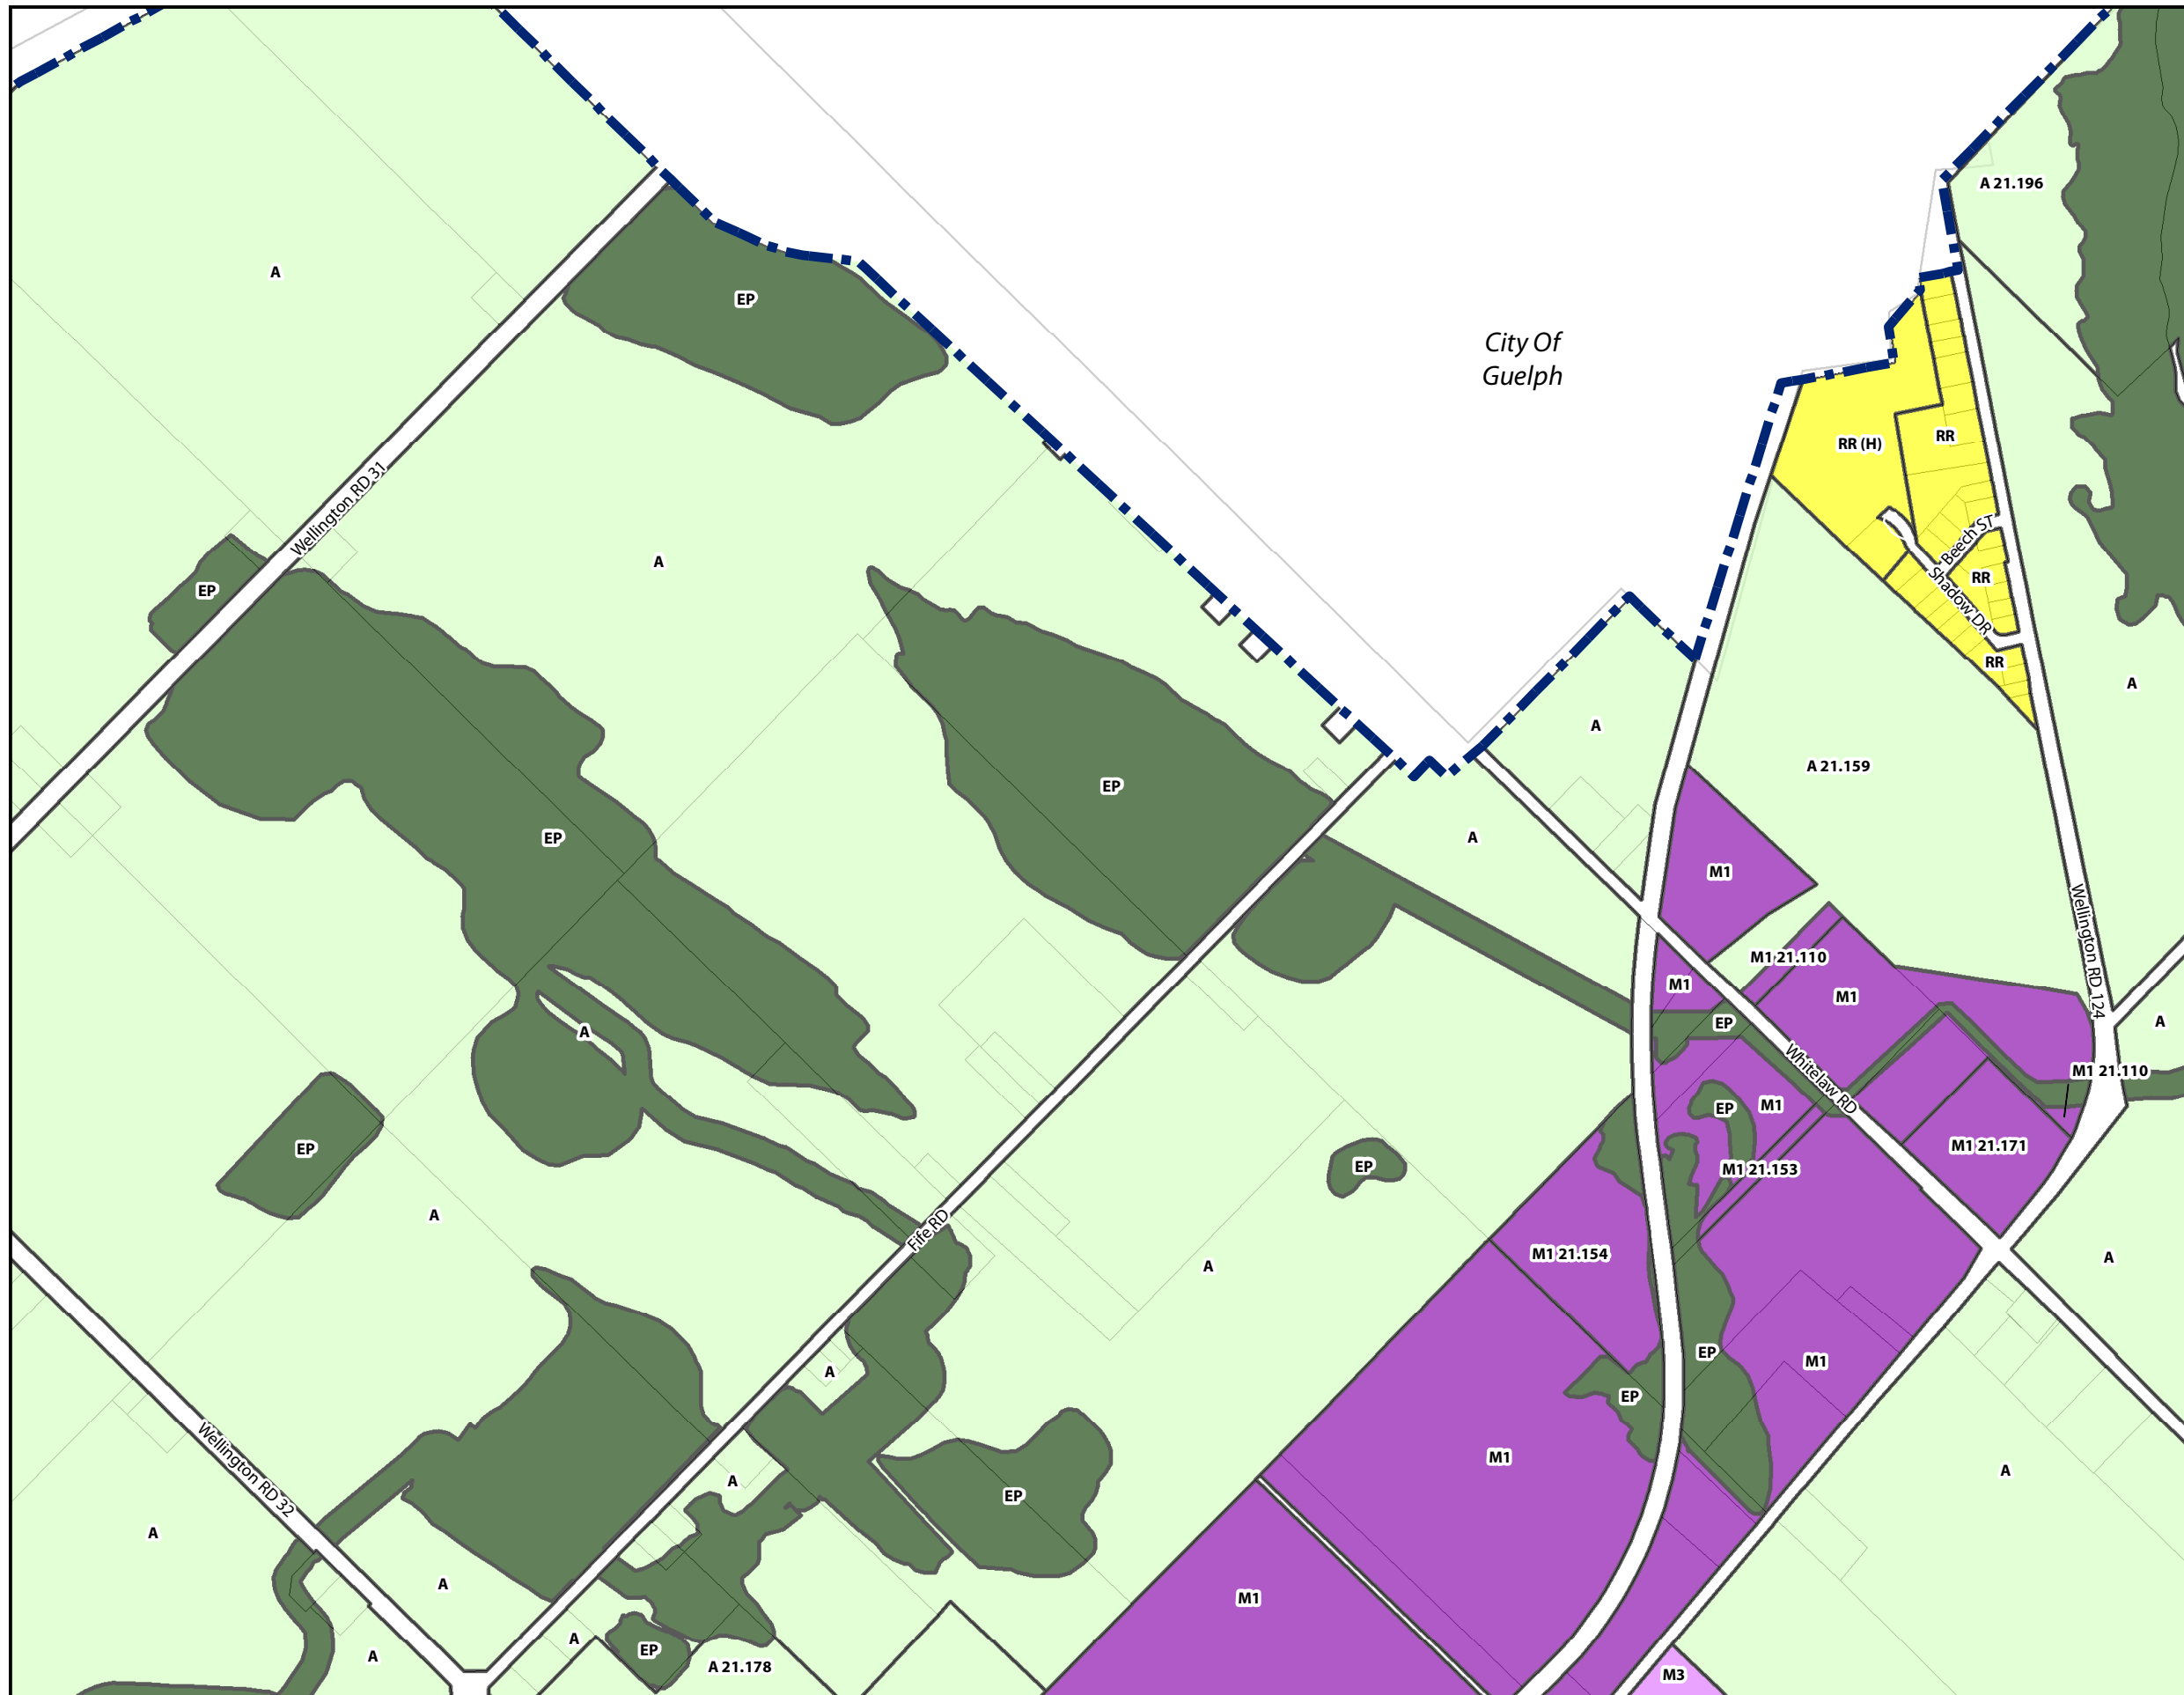

Schedule A Map 7

Neighbouring Maps

10	11	12
6	7	8
3	4	

Legend

- Township Boundary
- Property Boundary

Zoning

- Agricultural (A)
- Environmental Protection (EP)
- Rural Industrial (M1)
- Extractive Industrial (M3)
- Rural Residential (RR)

To be read in conjunction with Zoning By-law 40/2016
DO NOT USE FOR SURVEY OR NAVIGATION PURPOSES
This map is for reference only and may not be accurate.
Some data gathered by Wellington County, 2016.
Includes material which is copyright of the Queen's Printer for Ontario.

City Of Guelph